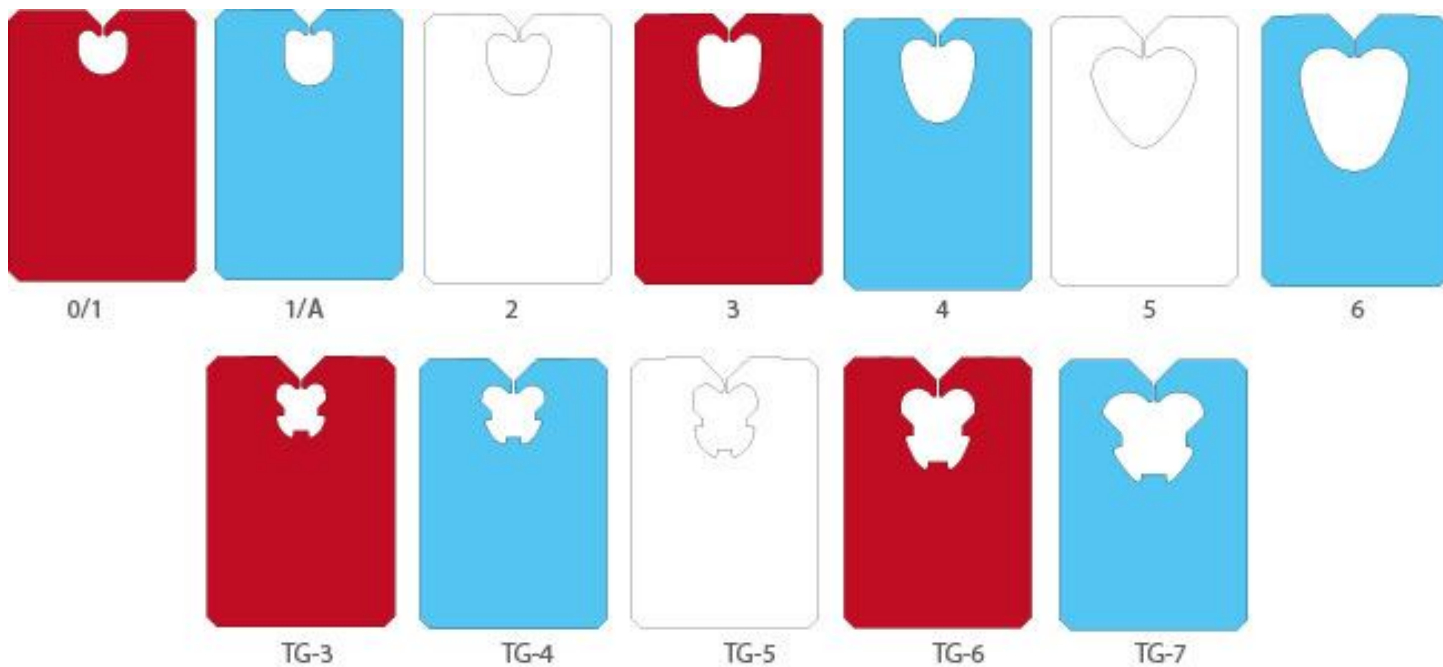

Ink Colors

Black, Blue and Red

Lok Opening Sizes:

Series JWI-PS and KWI-PS:
GP-1, GP-2, GP-3, GP-4, GP-5, TG-2,
TG-3, TG-4 & TG-5
Series ZI-PS:
O/1, 1/A, 2, 3, 4, 5, 6, TG-3, TG-4, TG-5, TG-6, TG-7,
N-1, N-2, N-2A, & N-3

Closures with different plastic colors, lok openings and ink colors can be printed and priced as one order. On such orders, change-over charges will apply.

PACKAGING INFORMATION

Closures are packaged loose in cartons. Series JWI-PS 10,000 per carton; Series KWI-PS 7,500 per carton and Series ZI-PS 5,000 per carton.

Note plastic colors shown on the web site do not necessarily match actual plastic colors.

**SERIES ZI-PS
CLOSURE/LOK OPENING ILLUSTRATIONS**

Note plastic colors shown on the web site do not necessarily match actual plastic colors.