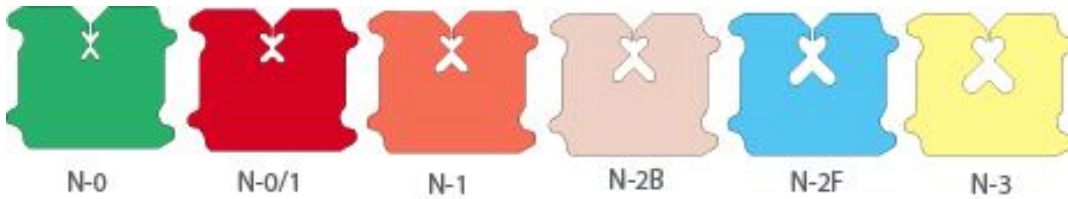

Series J-NRP:
White, Red, Blue, Yellow, Tan, Green & Orange.
Series K-NRP:
White, Red, Blue.

Lok Opening Sizes:

TGR-1, TGR-2, TGR-3, TGR-4, TGR-5, N-0, N-0/1, N-1, N-2B, N-2F, N-3

Shipping Weights (Approximate):

872 "ENCORE" AUTOMATIC
ALSO 873 STAINLESS (NOT SHOWN)

865 AUTOMATIC

Series J-NRP are packaged on rolls containing 4,000 closures with 15 rolls per carton (60M). Multi-colored packs are not available.

Series K-NRP are packaged on rolls containing 2,500 closures with 15 rolls per carton (37.5M). Multi-colored packs are not available.

**SERIES J-NRP AND SERIES K-NRP
CLOSURE AND LOK OPENING ILLUSTRATIONS**

Note plastic colors shown on the web site do not necessarily match actual plastic colors.

NET BAG OPENINGS

**872 "LABELMASTER"
AUTOMATIC**